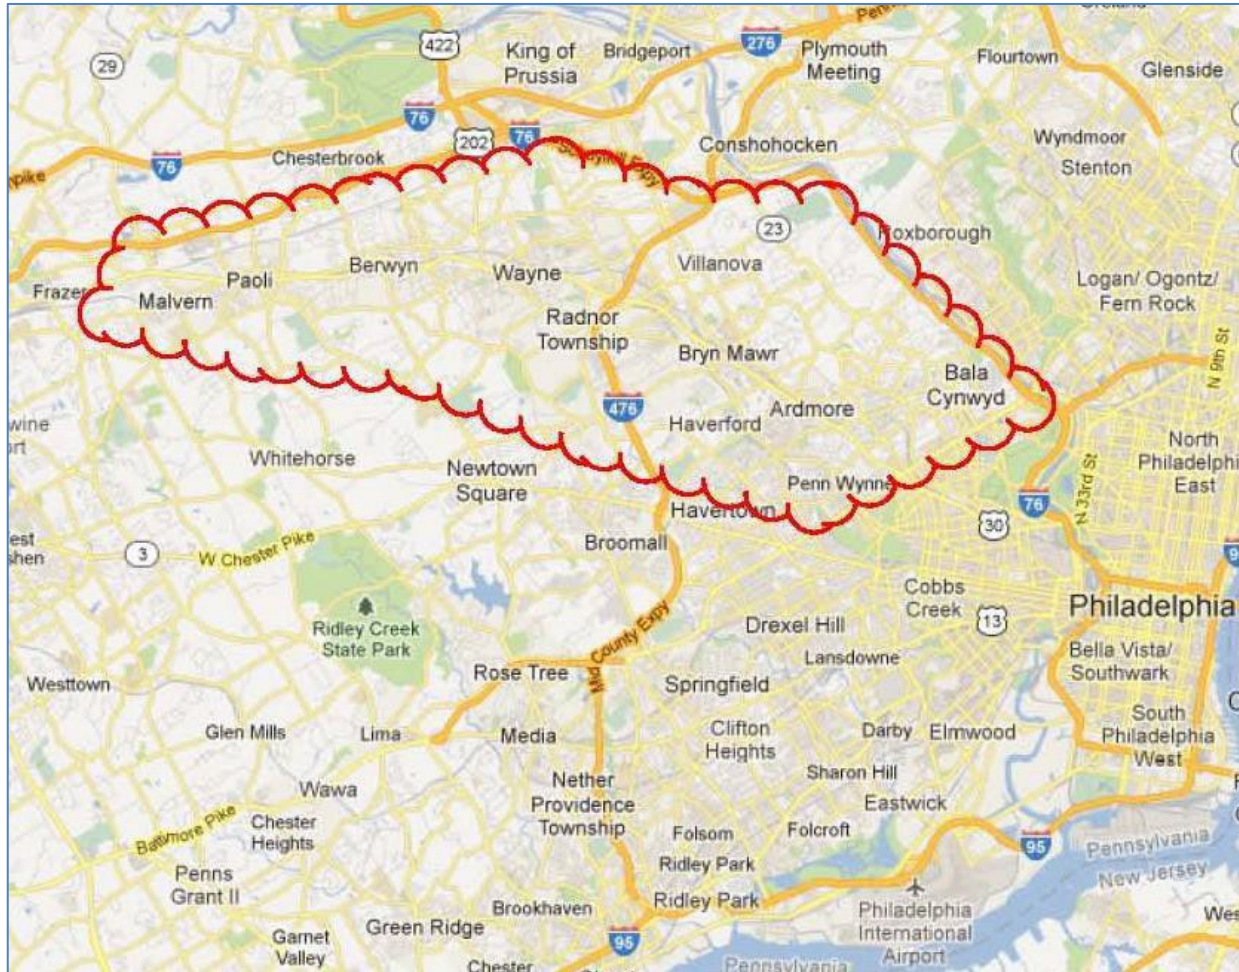

# Jennifer LeBow's Main Line Neighborhood Guide

## What areas does the Main Line include?

Depending on whom you ask, the Main Line always includes the “lower Main Line,” which is comprised of Ardmore, Bala Cynwyd, Bryn Mawr, Gladwyne, Haverford, Merion, Narberth, Penn Valley and Wynnewood. You may notice my guide has a little more information on the lower (eastern) Main Line as that’s where I grew up and where I chose to raise my own family, so it’s my “stomping grounds”. The upper Main Line lies directly to the west and includes Villanova, Radnor, Wayne, Devon, Berwyn, Paoli and Malvern. I know the neighborhoods, the schools, the shopping areas, the historically significant (or sometimes just interesting) places and buildings, the shortcuts (you’ll need to know these) and the important places to know about that guide books would never mention. Think of me as your resource for whatever you’re trying to find, from a reliable plumber to where to get your dog groomed. [Click here](#) for the Wikipedia description of the Main Line.